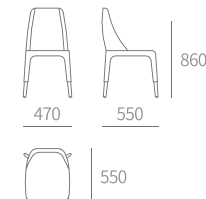

TYPE | C335-餐椅 Dining chair
SIZE | 540W×540D×755H