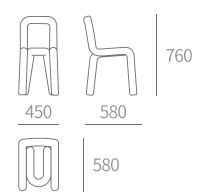

TYPE | C350-餐椅 Dining chair
SIZE | 630W×540D×735H