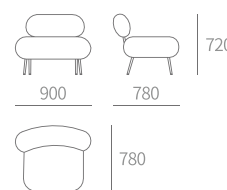

TYPE | A322 - 休闲椅 Leisure chair
SIZE | 710W×770D×760H