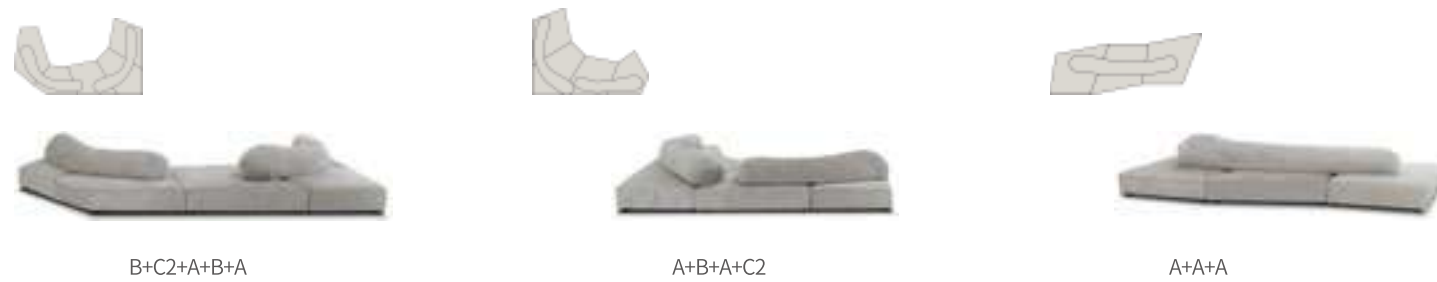

JOJO LAB - MY HOME IS MY LAB

模块:

规格: