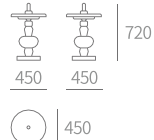

TYPE | WD605 - 角几 Corner table
SIZE | 500W×500D×500H