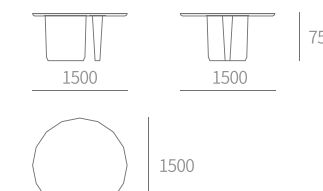

TYPE | WD801 - 玄关 Entrance
SIZE | 1280W×500D×850H