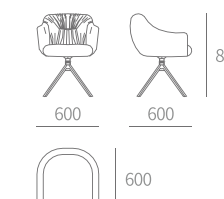

TYPE | C333-餐椅 Dining chair
SIZE | 470W×550D×860H

TYPE | C335-餐椅 Dining chair
SIZE | 540W×540D×755H

TYPE | C335-A-餐椅 Dining chair
SIZE | 580W×550D×755H

TYPE | C336-餐椅 Dining chair
SIZE | 600W×600D×800H

TYPE | C360-餐椅 Dining chair
SIZE | 500W×530D×810H