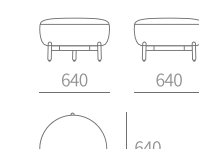

TYPE | WD606 - 方凳 Square stool
SIZE | 450W×450D×450H