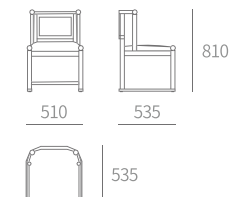

TYPE | 2C1L-文件柜(上下抽)
File cabinets