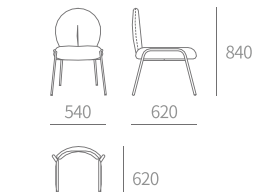

TYPE | C340-餐椅 Dining chair
SIZE | 590W×600D×790H