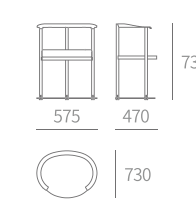

TYPE | C356-餐椅 Dining chair
SIZE | 520W×570D×770H