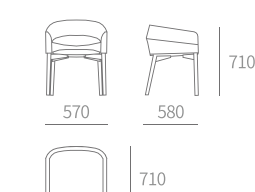

TYPE | C361-餐椅 Dining chair
SIZE | 450W×580D×840H

TYPE | C362-餐椅 Dining chair
SIZE | 580W×550D×760H

TYPE | C363-餐椅 Dining chair
SIZE | 590W×500D×760H

TYPE | C337-餐椅 Dining chair
SIZE | 500W×640D×870H

TYPE | C338-餐椅 Dining chair
SIZE | 570W×580D×710H