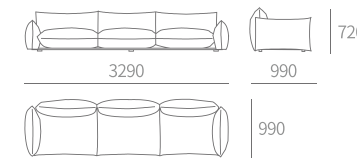

TYPE | S361 - 组合沙发 Sofa
SIZE | 4300W×4300D×360/760H