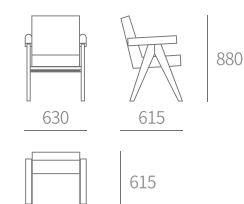

TYPE | C364-餐椅 Dining chair
SIZE | 480W×610D×790H