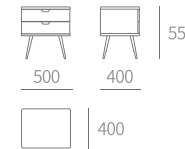

TYPE | N324 - 床头柜 Bedside cabinet
SIZE | 500W×485D×500H