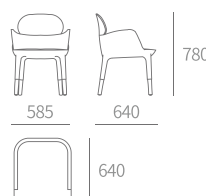

TYPE | WD817-餐椅 Dining chair
SIZE | 450W×580D×760H