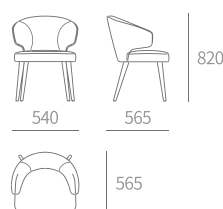

TYPE | 3C1L-斗柜(全柜)
Chest of drawers

TYPE | C352-餐椅 Dining chair
SIZE | 540W×565D×820H

TYPE | C353-餐椅 Dining chair
SIZE | 510W×610D×830H

TYPE | C354-餐椅 Dining chair
SIZE | 620W×570D×780H

TYPE | C355-餐椅 Dining chair
SIZE | 510W×560D×800H