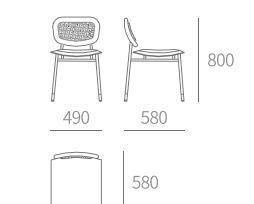

TYPE | WD608-餐椅 Dining chair
SIZE | 500W×520D×860H

TYPE | C343-餐椅 Dining chair
SIZE | 630W×560D×890H

TYPE | C344-餐椅 Dining chair
SIZE | 460W×550D×880H

TYPE | C345-餐椅 Dining chair
SIZE | 490W×580D×800H

TYPE | C520-餐椅 Dining chair
SIZE | 570W×530D×800H