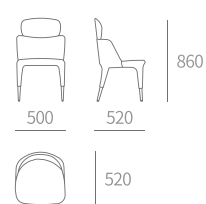

TYPE | C343-餐椅 Dining chair
SIZE | 630W×560D×890H