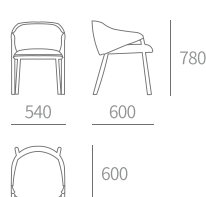

TYPE | 1C1L-角几(板件)
Side table

TYPE | 1C1L-角几(玻璃)
Side table

TYPE | 2C4L-茶几(方形)
Tea table

TYPE | C346-餐椅 Dining chair
SIZE | 540W×600D×780H

TYPE | C341-餐椅 Dining chair
SIZE | 480W×580D×880H

TYPE | C322-餐椅 Dining chair
SIZE | 565W×570D×850H