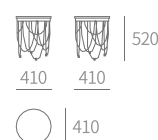

TYPE | WD713 - 角几 Corner table
SIZE | 680W×200/300D×680H