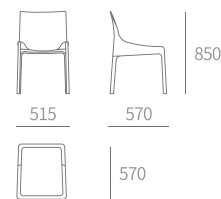

TYPE | C329-A-餐椅 Dining chair
SIZE | 575W×470D×730H

TYPE | C356-餐椅 Dining chair
SIZE | 520W×570D×770H

TYPE | C357-餐椅 Dining chair
SIZE | 450W×545D×850H

TYPE | C358-餐椅 Dining chair
SIZE | 515W×570D×850H

TYPE | C358-A-餐椅 Dining chair
SIZE | 645W×570D×840H