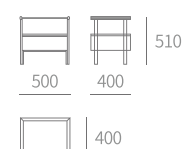

TYPE | N322 - 床头柜 Bedside cabinet
SIZE | 500W×400D×550H