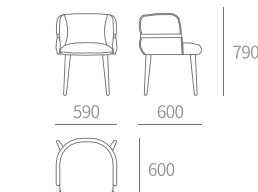

TYPE | C704-餐椅 Dining chair
SIZE | 630W×615D×880H