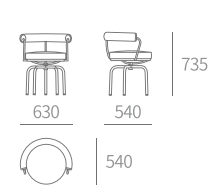

TYPE | C351-餐椅 Dining chair
SIZE | 490W×550D×830H