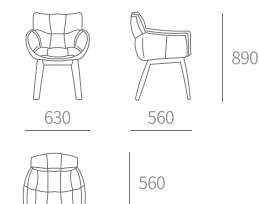

TYPE | C344-餐椅 Dining chair
SIZE | 460W×550D×880H