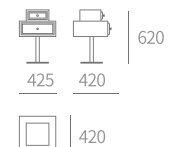

TYPE | N506 - 床头柜 Bedside cabinet
SIZE | 450W×400D×660H

TYPE | N317 - 床头柜 Bedside cabinet
SIZE | 500W×400D×500H

TYPE | N318 - 床头柜 Bedside cabinet
SIZE | 500W×450D×500H

TYPE | N319 - 床头柜 Bedside cabinet
SIZE | 425W×420D×620H