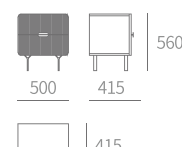

TYPE | C332-书椅 Book chair
SIZE | 610W×600D×720H

TYPE | N307 - 床头柜 Bedside cabinet
SIZE | 450W×450D×475H

TYPE | N308 - 床头柜 Bedside cabinet
SIZE | 460W×460D×510H

TYPE | N313 - 床头柜 Bedside cabinet
SIZE | 500W×415D×560H