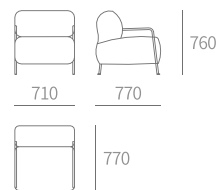

TYPE | WD804 - 休闲椅 Leisure chair
SIZE | 800W×720D×760H