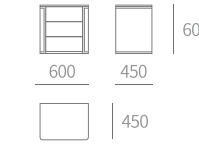

TYPE | LS506 - 圆凳 Round stool
SIZE | 1050W×1050D×450H