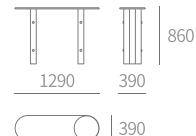

TYPE | T212 - 餐台 Dining table
SIZE | 1350W×1350D×760H