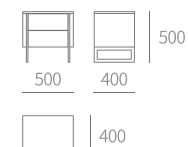

TYPE | N318 - 床头柜 Bedside cabinet
SIZE | 500W×450D×500H