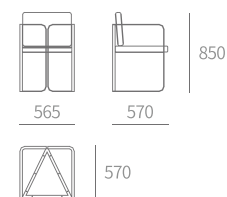

TYPE | 1C1L-角几(板件)
Side table

TYPE | 1C1L-角几(玻璃)
Side table

TYPE | 2C4L-茶几(方形)
Tea table

TYPE | C346-餐椅 Dining chair
SIZE | 540W×600D×780H

TYPE | C341-餐椅 Dining chair
SIZE | 480W×580D×880H

TYPE | C322-餐椅 Dining chair
SIZE | 565W×570D×850H