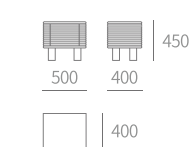

TYPE | N314 - 床头柜 Bedside cabinet
SIZE | 500W×400D×500H

TYPE | N330 - 床头柜 Bedside cabinet
SIZE | 550W×400D×500H

TYPE | N331 - 床头柜 Bedside cabinet
SIZE | 450W×380D×530H

TYPE | N502 - 床头柜 Bedside cabinet
SIZE | 500W×400D×450H