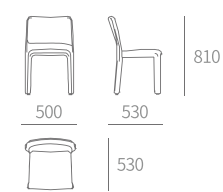

TYPE | C333-餐椅 Dining chair
SIZE | 470W×550D×860H

TYPE | C335-餐椅 Dining chair
SIZE | 540W×540D×755H

TYPE | C335-A-餐椅 Dining chair
SIZE | 580W×550D×755H

TYPE | C336-餐椅 Dining chair
SIZE | 600W×600D×800H

TYPE | C360-餐椅 Dining chair
SIZE | 500W×530D×810H