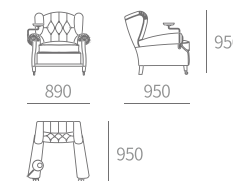

TYPE | A340 - 休闲椅 Leisure chair
SIZE | 910W×780D×740H