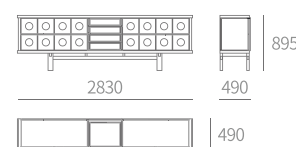

TYPE | WD805 - 电视柜 TV cabinet
SIZE | 2000W×430D×500H

TYPE | B347 - 床 Bed
SIZE | 2640W×2270D×1220H

TYPE | B335 - 床 Bed
SIZE | 2020W×2450D×790H

TYPE | B343 - 床 Bed
SIZE | 2460W×2760D×940H

TYPE | LT302 - 电视柜 TV cabinet
SIZE | 2830W×490D×895H