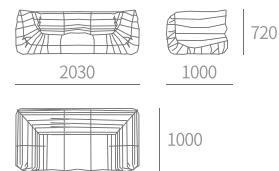

TYPE | S340 - 组合沙发 Sofa
SIZE | 3840W×1100D/总宽 1890D×880H