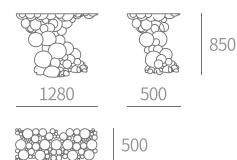

TYPE | E305 - 屏风 Screen
SIZE | 2290W×22D×1800H