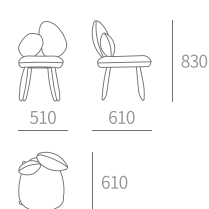

TYPE | C354-餐椅 Dining chair
SIZE | 620W×570D×780H