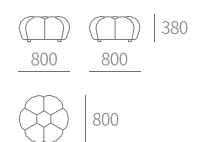

TYPE | S349 - 脚踏 (大) pedal
SIZE | 1240W×1240D×360H