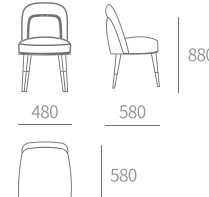

TYPE | 1C1L-角几(板件)
Side table

TYPE | 1C1L-角几(玻璃)
Side table

TYPE | 2C4L-茶几(方形)
Tea table

TYPE | C346-餐椅 Dining chair
SIZE | 540W×600D×780H

TYPE | C341-餐椅 Dining chair
SIZE | 480W×580D×880H

TYPE | C322-餐椅 Dining chair
SIZE | 565W×570D×850H