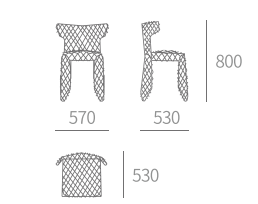

TYPE | WD608-餐椅 Dining chair
SIZE | 500W×520D×860H

TYPE | C343-餐椅 Dining chair
SIZE | 630W×560D×890H

TYPE | C344-餐椅 Dining chair
SIZE | 460W×550D×880H

TYPE | C345-餐椅 Dining chair
SIZE | 490W×580D×800H

TYPE | C520-餐椅 Dining chair
SIZE | 570W×530D×800H