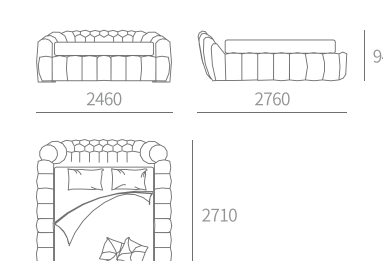

TYPE | WD805 - 电视柜 TV cabinet
SIZE | 2000W×430D×500H

TYPE | B347 - 床 Bed
SIZE | 2640W×2270D×1220H

TYPE | B335 - 床 Bed
SIZE | 2020W×2450D×790H

TYPE | B343 - 床 Bed
SIZE | 2460W×2760D×940H

TYPE | LT302 - 电视柜 TV cabinet
SIZE | 2830W×490D×895H