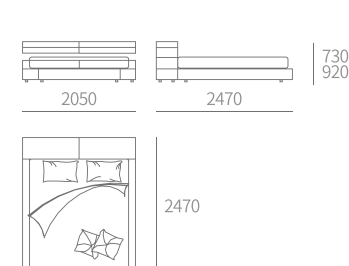

TYPE | B345 - 床 Bed
SIZE | 2460W×2450D×920H