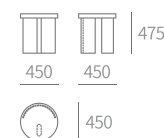

TYPE | N308 - 床头柜 Bedside cabinet
SIZE | 460W×460D×510H