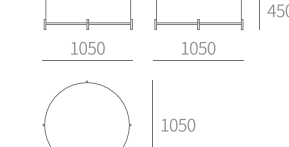

TYPE | N320 - 床头柜 Bedside cabinet
SIZE | 500W×400D×510H

TYPE | N515 - 床头柜 Bedside cabinet
SIZE | 500W×500D×520H

TYPE | WD702 - 床头柜 Bedside cabinet
SIZE | 600W×450D×600H

TYPE | LS506 - 圆凳 Round stool
SIZE | 1050W×1050D×450H