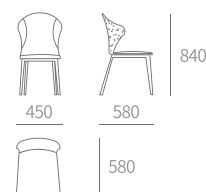

TYPE | C362-餐椅 Dining chair
SIZE | 580W×550D×760H