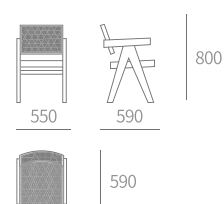

TYPE | C519-餐椅 Dining chair
SIZE | 460W×510D×830H