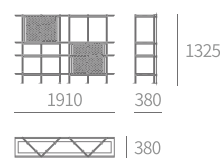

TYPE | BS304 - 书架 Book shelf
SIZE | 2000W×360D×2000H