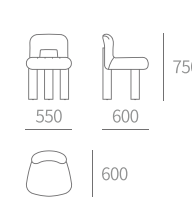

TYPE | C706-餐椅 Dining chair
SIZE | 550W×590D×800H

TYPE | C519-餐椅 Dining chair
SIZE | 460W×510D×830H

TYPE | C327-餐椅 Dining chair
SIZE | 660W×630D×770H

TYPE | C328-餐椅 Dining chair
SIZE | 550W×600D×750H

TYPE | C328-餐椅 Dining chair
SIZE | 550W×600D×750H