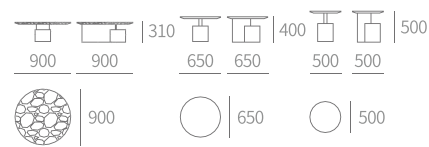

TYPE | LA317 - 茶几组合
SIZE | (A) 1000W×1000D×420H
(B) 600W×600D×460H
(C) 400W×400D×520H