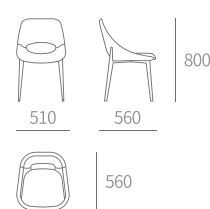

TYPE | 3C1L-斗柜(全柜)
Chest of drawers

TYPE | C352-餐椅 Dining chair
SIZE | 540W×565D×820H

TYPE | C353-餐椅 Dining chair
SIZE | 510W×610D×830H

TYPE | C354-餐椅 Dining chair
SIZE | 620W×570D×780H

TYPE | C355-餐椅 Dining chair
SIZE | 510W×560D×800H