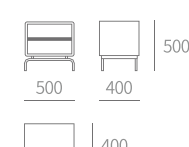

TYPE | N330 - 床头柜 Bedside cabinet
SIZE | 550W×400D×500H