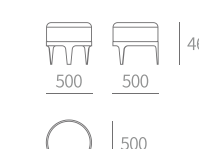

TYPE | N326 - 床头柜 Bedside cabinet
SIZE | 435W×435D×660H