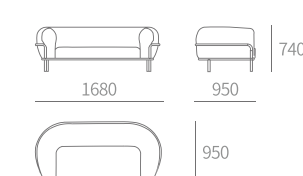

TYPE | A343 - 躺椅 Leisure chair
SIZE | 1850W×770D×700H