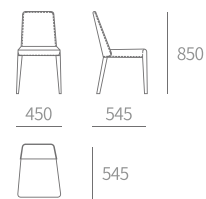

TYPE | C358-餐椅 Dining chair
SIZE | 515W×570D×850H