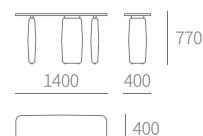

TYPE | P306 - 玄关 Entrance
SIZE | 1800W×400D×825H