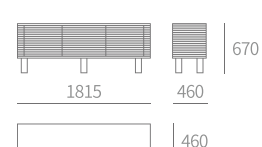

TYPE | B344 - 床 Bed
SIZE | 2050W×2470D×730H/920H