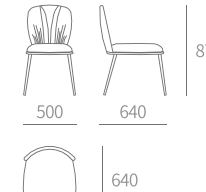

TYPE | C361-餐椅 Dining chair
SIZE | 450W×580D×840H

TYPE | C362-餐椅 Dining chair
SIZE | 580W×550D×760H

TYPE | C363-餐椅 Dining chair
SIZE | 590W×500D×760H

TYPE | C337-餐椅 Dining chair
SIZE | 500W×640D×870H

TYPE | C338-餐椅 Dining chair
SIZE | 570W×580D×710H