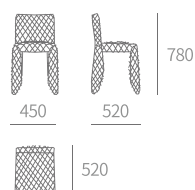

TYPE | C342-餐椅 Dining chair
SIZE | 510W×610D×810H