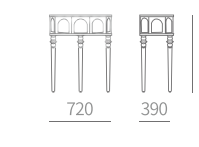

TYPE | N329 - 床头柜 Bedside cabinet
SIZE | 450W×400D×490H

TYPE | DC307 - 酒柜 Wine cabinet
SIZE | 1500W×500D×1660H

TYPE | E301 - 展示架 Display stand
SIZE | 250W×250D×2210H

TYPE | P309 - 玄关 Entrance
SIZE | 720W×390D×890H