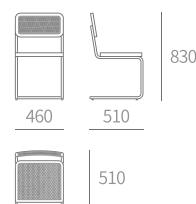

TYPE | C327-餐椅 Dining chair
SIZE | 660W×630D×770H