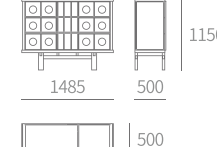

TYPE | DC502 - 餐边柜 Buffet
SIZE | 1815W×460D×670H