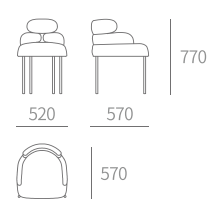

TYPE | C357-餐椅 Dining chair
SIZE | 450W×545D×850H