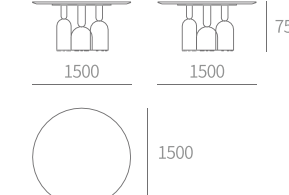

TYPE | BS302 - 书架 Book shelf
SIZE | 1910W×380D×1325H