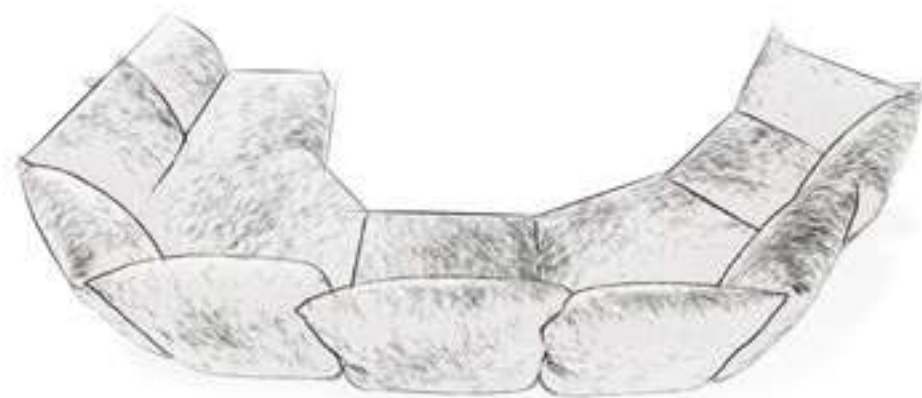

古典总是谦逊、质朴、甚至有些“平庸”，但注入崭新的家居美学，想法并不是与生俱来的，是历练嘲讽的洗礼后被认可。