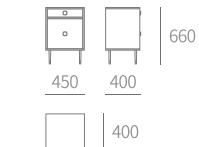

TYPE | N317 - 床头柜 Bedside cabinet
SIZE | 500W×400D×500H