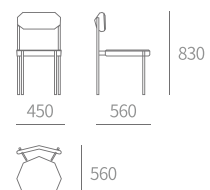

TYPE | C523-餐椅 Dining chair
SIZE | 450W×520D×780H

TYPE | C342-餐椅 Dining chair
SIZE | 510W×610D×810H

TYPE | C349-餐椅 Dining chair
SIZE | 600W×550D×760H

TYPE | C348-餐椅 Dining chair
SIZE | 450W×560D×830H

TYPE | 1C1L-角几(板件)
Side table