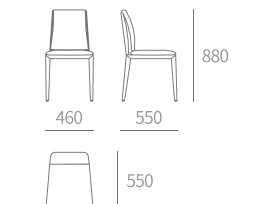

TYPE | C345-餐椅 Dining chair
SIZE | 490W×580D×800H