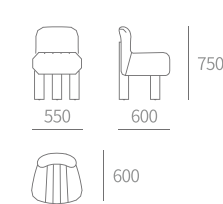

TYPE | C706-餐椅 Dining chair
SIZE | 550W×590D×800H

TYPE | C519-餐椅 Dining chair
SIZE | 460W×510D×830H

TYPE | C327-餐椅 Dining chair
SIZE | 660W×630D×770H

TYPE | C328-餐椅 Dining chair
SIZE | 550W×600D×750H

TYPE | C328-餐椅 Dining chair
SIZE | 550W×600D×750H