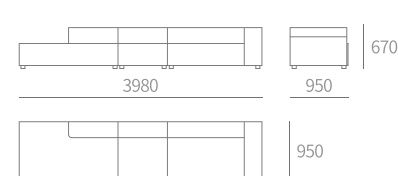

TYPE | S398-C - 组合沙发 Sofa
SIZE | 3370W×950/1630/总宽 2300D×670H