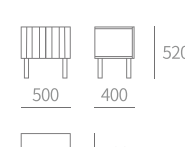

TYPE | N328 - 床头柜 Bedside cabinet
SIZE | 450W×400D×460H