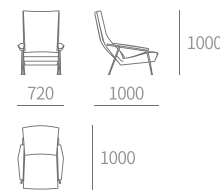

TYPE | WD602 - 休闲椅 Leisure chair
SIZE | 900W×780D×720H

TYPE | A322 - 休闲椅 Leisure chair
SIZE | 710W×770D×760H

TYPE | WD804 - 休闲椅 Leisure chair
SIZE | 800W×720D×760H

TYPE | A368 - 休闲椅 Leisure chair
SIZE | 720W×1000D×1000H