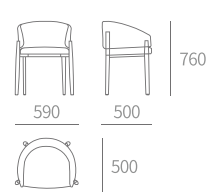

TYPE | C337-餐椅 Dining chair
SIZE | 500W×640D×870H