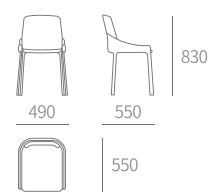

TYPE | 1C3L-电视柜
TV cabinet