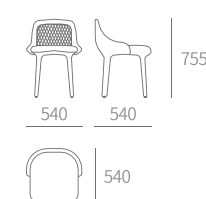

TYPE | C335-A-餐椅 Dining chair
SIZE | 580W×550D×755H