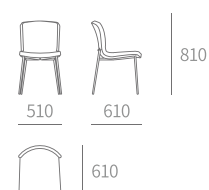

TYPE | C349-餐椅 Dining chair
SIZE | 600W×550D×760H