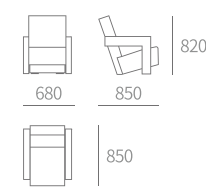

TYPE | WD723 - 休闲椅 Leisure chair
SIZE | 580W×550D×680H