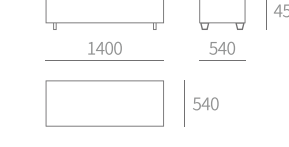

TYPE | N321 - 床头柜 Bedside cabinet
SIZE | 500W×400D×510H