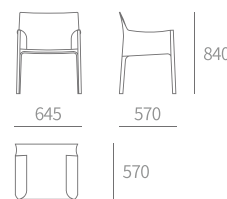

TYPE | C329-A-餐椅 Dining chair
SIZE | 575W×470D×730H

TYPE | C356-餐椅 Dining chair
SIZE | 520W×570D×770H

TYPE | C357-餐椅 Dining chair
SIZE | 450W×545D×850H

TYPE | C358-餐椅 Dining chair
SIZE | 515W×570D×850H

TYPE | C358-A-餐椅 Dining chair
SIZE | 645W×570D×840H