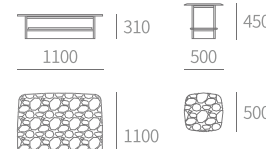

TYPE | LA322/LC310 - 茶几组合
SIZE | (大) 1000W×600D×275H
(小) 300W×300D×515H