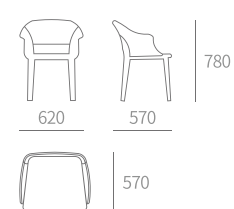

TYPE | 3C1L-斗柜(全柜)
Chest of drawers

TYPE | C352-餐椅 Dining chair
SIZE | 540W×565D×820H

TYPE | C353-餐椅 Dining chair
SIZE | 510W×610D×830H

TYPE | C354-餐椅 Dining chair
SIZE | 620W×570D×780H

TYPE | C355-餐椅 Dining chair
SIZE | 510W×560D×800H