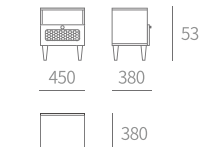

TYPE | N502 - 床头柜 Bedside cabinet
SIZE | 500W×400D×450H