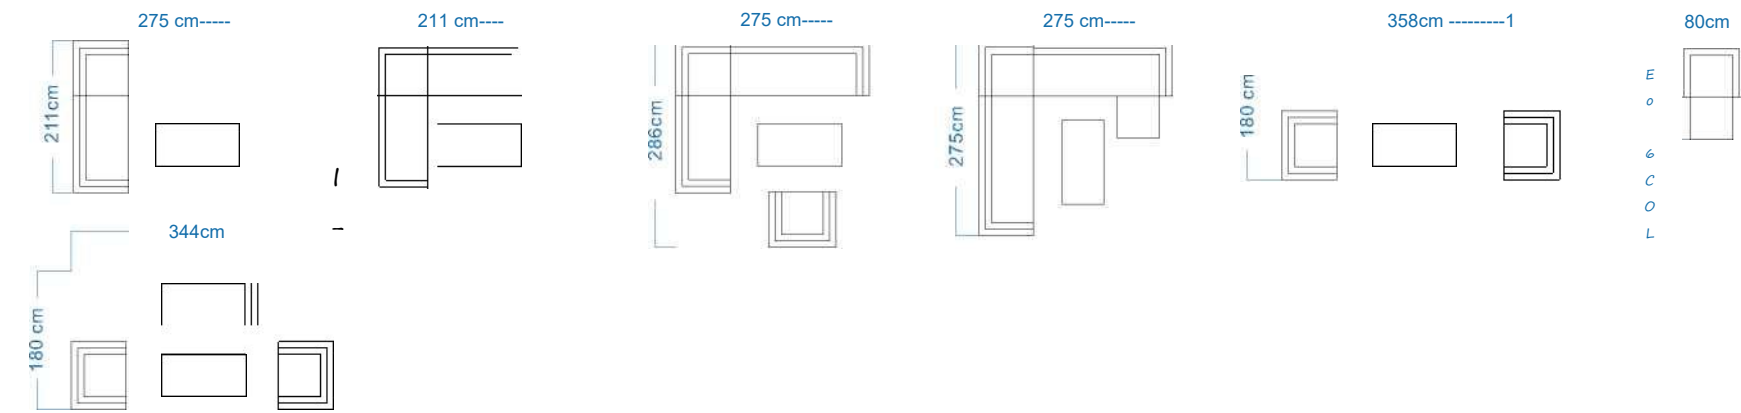

CAAS640.2L-R
L136xW75xH64CM

CAAS640.2L-L
L136xW75xH64CM

CAAS640.2WO
L128xW75xH64CM

CAAS640.3
L208xW75xH64CM

CAAS640.3L-R
L200xW75xH64CM

CAAS640.3L-L
L200xW75xH64CM

CAGS640.ST
L119xW63xH33CM

CAGS = GLASS TOP