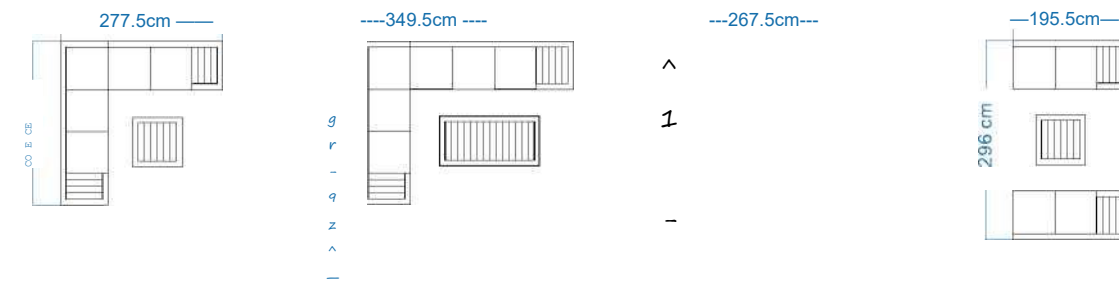

POSITANO P56-62

CAWS =TEAK TOP
CAAS=ALU TOP

FRAME

FABRIC (MAIN COLORS)

Dralon GF034 White	Dralon GF081 Ash grey	Dralon GF082 Light taupe	GF070 Domestic khaki	GF071 Domestic grey

TEAK