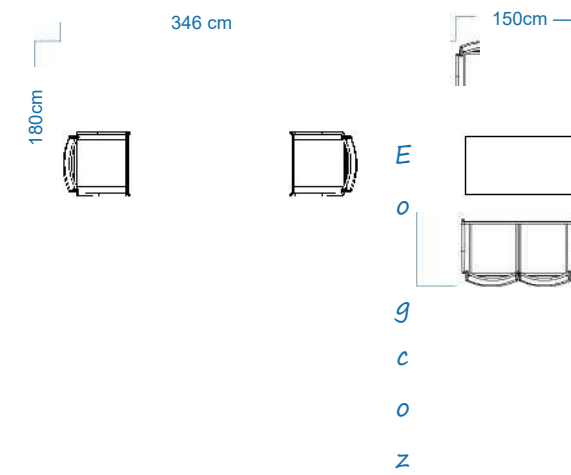

JASMIN P89-90

SKYLINE P89-94

CAAS=ALU TOP W
= TEAK WOOD

FRAME

SLING

TEAK